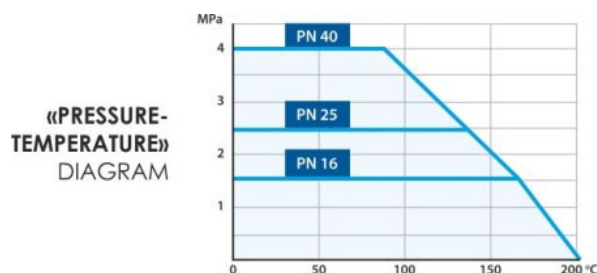

Min. temperature (T) °C.: -30

Body materials : 1.1151 / P235GH / 1,4541

Valve gate tightness rating : Class "A"

Warranty period : 3 years or 10 000 cycles*

Service life : at least 25 years*

* Subject to the rules of operation